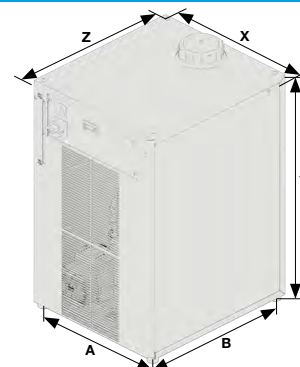

CCE 6401 | CCE 6501 | CCE 6601

CHILLERS 3500–6500 W

- stand-alone chiller
- fluid cooling with water, water/glycol mixtures and low-viscosity oils*
- steel housing with thick powder coating
- robust industry standard with preassembled eyebolts
- reliable easy to read level indication
- mounting on top of the enclosure is possible
- integration of project-specific additional components is possible on request
- separate cooling circuit and hydraulic circuit
- equipped with a programmable control module that allows small hystereses of the temperature of the cooling medium

* maximum viscosity 10 cSt (10 mm²/s) @ + 40 °C

PRODUCT	CCE 6401	CCE 6501	CCE 6601	UNIT
ARTICLE NO.	42130355001	42130505001	42130655001	
DATA				
Rated voltage	AC 50 60 400 3~ 460 3~			Hz ±1 % V ±10 %
Cooling capacity (with pump) W18/A32	3.5	5	6.5	kW
Flow rate (pump) ¹	17			l/min
Pump pressure	2.6			bar
Ambient temperature	+15 ... +45 +59 ... +113			°C F
Medium	water/glycol – 80/20			
Medium temperature (outlet)	+13 ... +35 +55 ... +95; factory setting +18 +64			°C F
Target value tolerance	±2			K
Refrigerant R134a	1400		1500	g
Max power consumption	2.5 3.1	3.4 4.2	4.1 5	kW
Max current consumption	6.5 7	8 8.5	9.5 10	A
Starting current	33 35	41 44	52 48	
Control voltage	AC 24			V
Pre fuse T	9		12	A
Airflow ¹ external	2300			m ³ /h
Tank volume	26			l
Connections (medium) IG	3/4"			BSP
Noise level @ 50 Hz (EN ISO 3741)	< 62			dB (A)
Weight (without packaging)	109	111	114	kg
Protection system according to EN 60529	IP 54			
Colour	RAL 7035 different colours available on request			

CCE 6501 (50 Hz)¹

CCE 6601 (50 Hz)¹

DIMENSIONS

mm	CCE 6401 6501 6601
X	600
Y	921,5 ²
Z	676
A	565
B	638

¹ the performance curves for the 60 Hz version can be obtained from your Pfannenberg advisor or at www.pfannenberg.com
² with eye bolts