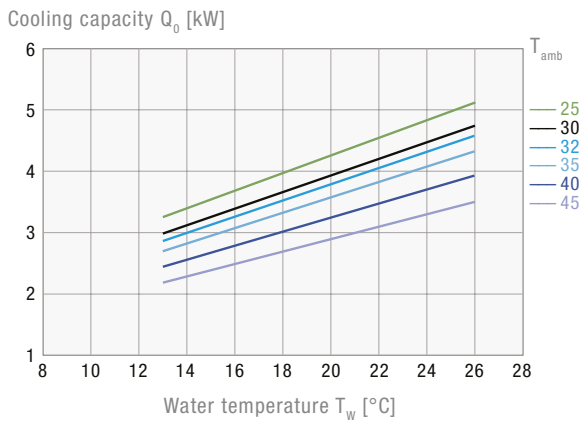

COOLING CAPACITY PERFORMANCE CURVES

CCE 6401 (50 Hz)¹