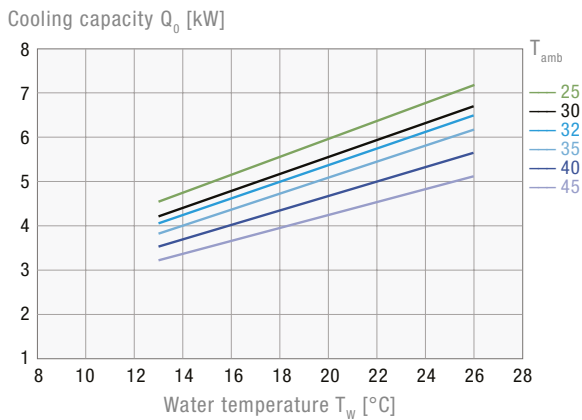

CCE 6501 (50 Hz)¹