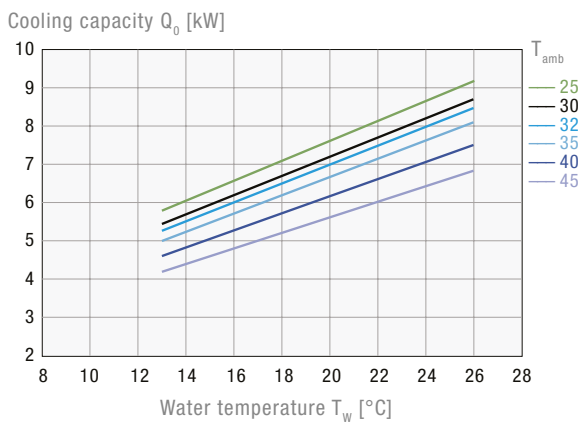

CCE 6601 (50 Hz)¹

DIMENSIONS

mm	CCE 6401 | 6501 | 6601
X	600
Y	921,5²
Z	676
A	565
B	638